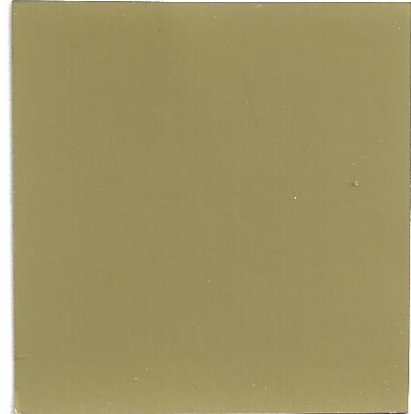

Cross Over Color Palette

THE #1 CHOICE OF
PAINTING PROFESSIONALS®

Limberlost Terrace I

Trim/ Garage Door Color Options

<p>19. DE5920 London Fog – (Was PMD72 Periwinkle Dusk)</p> 	<p>20. DE5366 Midland Tan – (Was PMD30 Pollen Grains)</p> 	<p>21. DE5367 Deserted Path – (Was PMD74 Sweet Honey)</p> 
<p>22. DE5270 Apple Cider – (Was PMD105 Buried Treasure)</p> 	<p>23. DE6140 Brown Bear – (Was PMD107 Shaved Chocolate)</p> 	<p>24. DE5750 Winter Escape – (Was PMD95 Coastal Surf)</p> 

Cross Over Color Palette

THE #1 CHOICE OF
PAINTING PROFESSIONALS®

Limberlost Terrace I

Trim/ Garage Door Color Options

25. DE5772 Blue Spruce –
(Was PMD99 Arctic Ocean)

26. DE5717 Pistachio Ice
Cream – (Was PMD100
Aquatone)

27. DE5501 Twine –
(Was PMD101 Green Fog)

28. DE6235 Northgate Green
– (Was PMD57 Fossil Stone)

29. DET505 Desert Sage –
(Was PMD36 Mountain Sage)

30. DE6271 Elemental Green –
(Was PMD56 Laurel Leaf)

Cross Over Color Palette